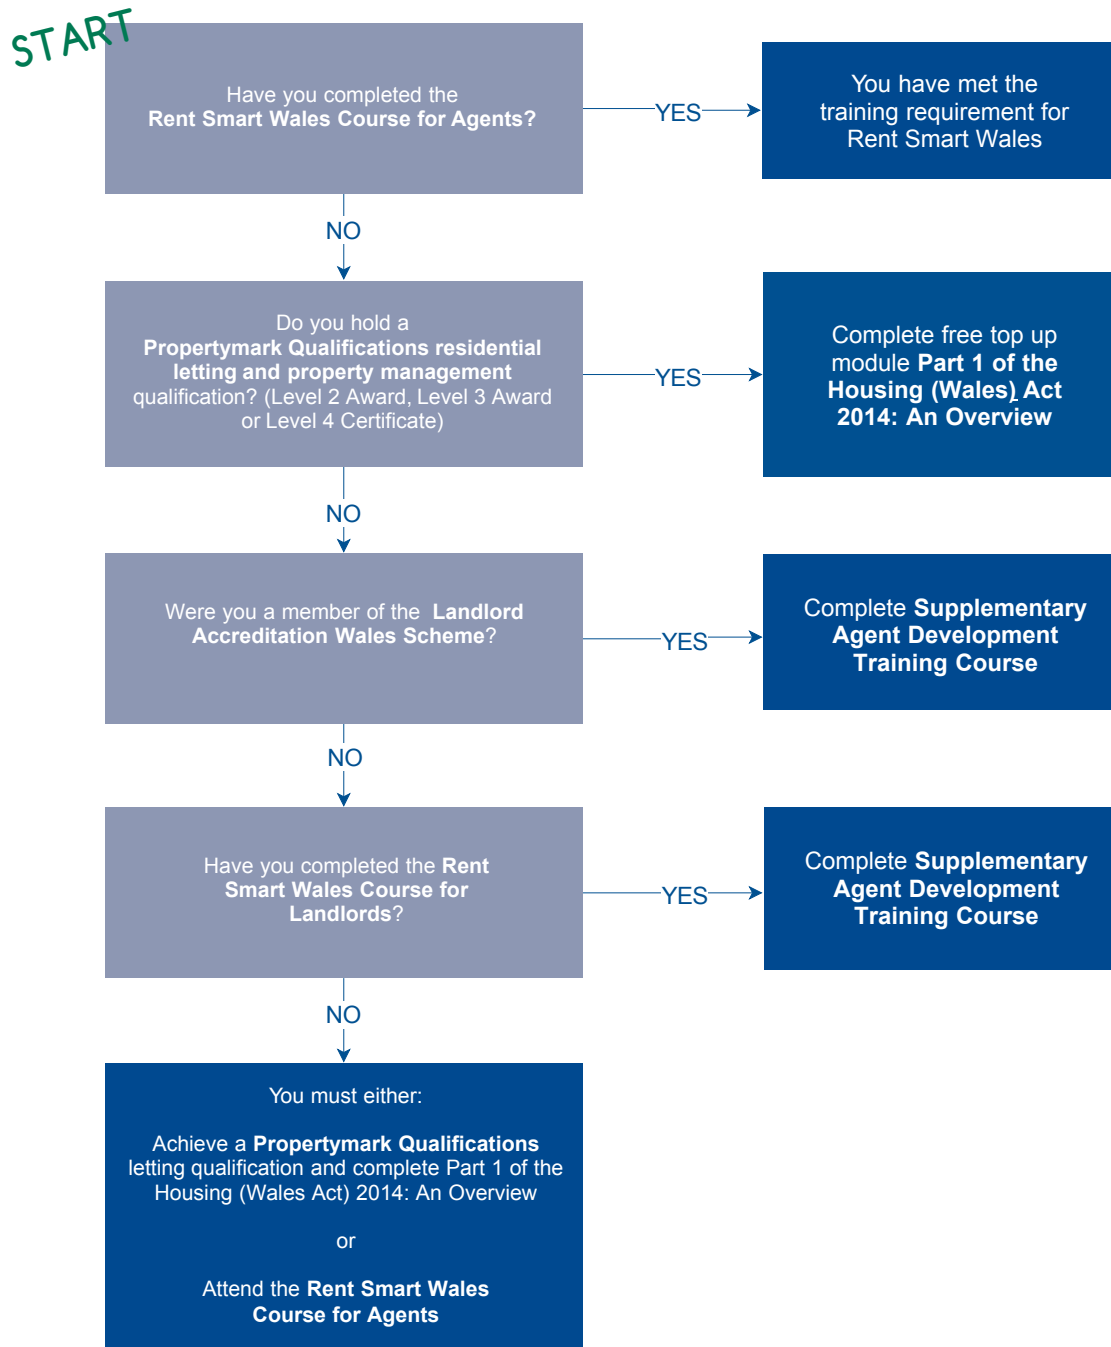

HAVE YOU MET THE RENT SMART WALES TRAINING REQUIREMENTS?

Use the flow chart below to establish what you need to do in order to meet the training requirements for Rent Smart Wales

For more information regarding Rent Smart Wales training courses visit...
arla.co.uk
rentsmart.gov.wales/courses